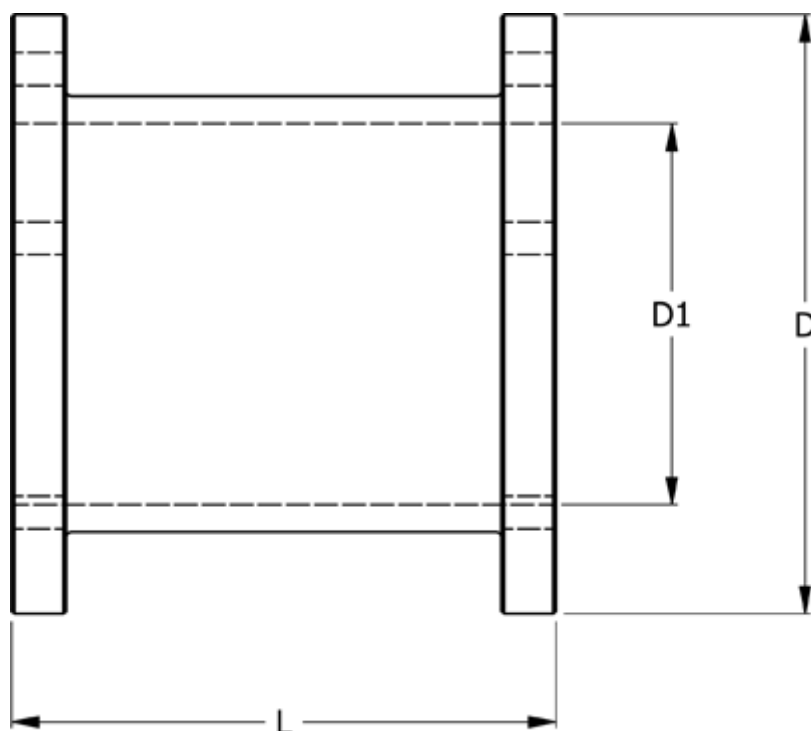

Article number: 330622506250

Description: Coupling N-Eupex str. 225  
Part 6 - 225

## Measures

---

D	= 225
D1	= 150
L	= 250
Torque (N m)	= 2000